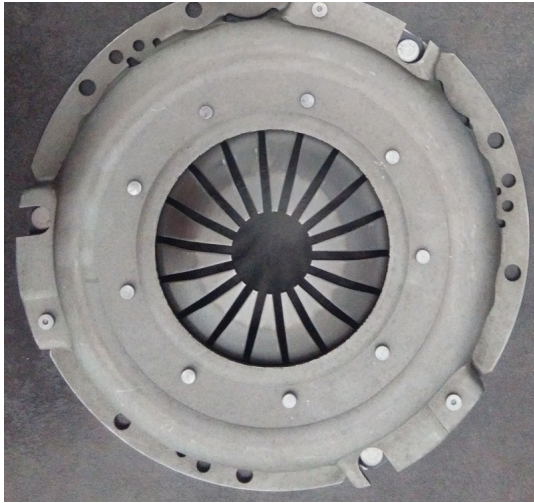

Mécanisme d'embrayage renforcé r21 turbo QUADRA

Rating: Not Rated Yet

Price:

Variant price modifier:

Base price with tax:

Price with discount: 220,00 €

Salesprice with discount:

Sales price: 220,00 €

Sales price without tax: 220,00 €

Discount:

Tax amount:

[Ask a question about this product](#)

Description

Mécanisme d'embrayage R 21 TURBO QUADRA renforcé plus 25 %de pression supplémentaire sur le diaphragme